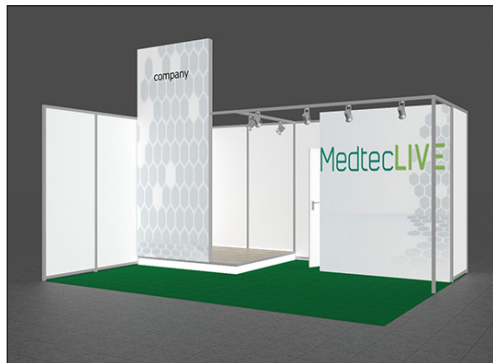

Example
Basic Package LOOK, 20 m²

Example
Complete Package LOOK, 20 m²

Equipment basic package:

- Stand construction system Octanorm Maxima Light 40/40, aluminium, matt finish, height 250 cm
- Wall panels white, plastic-coated, height 250 cm
- Ceiling structure Maxima Light, height 250 cm
- Spotlights mounted to busbars, 1 spotlight for every 3 m² stand area
- Carpet (rib weave) in colour graphite grey or other standard colour
- 4 m² lounge area with flooring in wood texture, on pedestral with backlit acrylic edge, height 100 mm
- Shear wall, illuminated (double-sided), to separate the lounge area, 150 x 350 cm, 30 cm deep
- Digital printing all over on fabric on shear wall with individual motive (single-sided, outside), 150 x 350 cm (dxh)
- Digital printing all over on fabric on cabin wall with individual motive, 200 x 250 cm (dxh)
- 2 m² cabin, 200 x 100 cm with coat rack
- Electrical connection with 230 V/3 kW incl. consumption and outlet
- Daily stand cleaning
- Planning and organisation incl. stand set-up and dismantling

Example
Basic Package LOOK, 20 m²

Example
Complete Package LOOK, 20 m²

Equipment complete package (incl. basic equipment):

- 1 high table BUSINESS, white, 120 x 60 cm, height 110 cm
- 2 bar stools LEM, white
- 1 lounge seating area with table COBALT, top glass and 3 chairs TOM VAC, white
- 1 display case with acrylic cover, white, 50 x 50 cm, height 160 cm