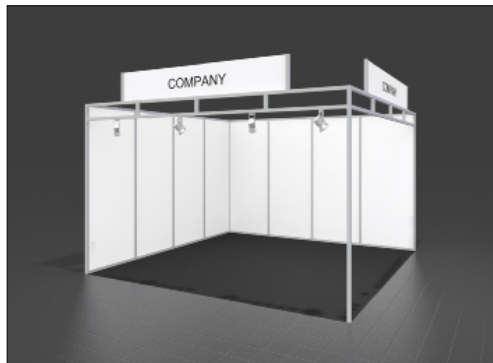

Example
Basic Package MAXIMA 40, 16 m²

Example
Complete Package MAXIMA 40, 12 m²

Equipment basic package:

- Stand construction system Octanorm Maxima Light 40/40, aluminium, matt finish, height 250 cm
- Wall panels white, plastic-coated, height 250 cm
- Ceiling structure Maxima Light
- Spotlights mounted to busbars, 1 spotlight for every 3 m² stand area
- Fascia for company or product name on sides open to aisle
- Lettering in standard typeface Helvetica semibold, black (individual graphic design on request)
- Carpet (rib weave) in colour graphite grey or other standard colour
- Electrical connection with 230 V/3 kW incl. consumption and outlet
- Daily stand cleaning
- Planning and organisation incl. stand set-up and dismantling

Example
Basic Package CONCEPT LIGHT, 12 m²

Example
Complete Package CONCEPT, 12 m²

Equipment basic package:

- Stand construction system Octanorm Maxima Light 40/40, aluminium, matt finish, height 250 cm
- Wall panels white, plastic-coated, height 250 cm
- 2 m² cabin with coat rack
- Tower construction, 200 x 100 cm, height 100 cm, with 2 spotlights on brackets TROLL
- Wall panels for graphics on open sides to aisle, width 50 cm
- Spotlights on brackets TROLL mounted on wall panels, 1 spotlight per 2 lin.m. wall panel
- Lettering in standard typeface, Helvetica, black, for tower construction and wall panels (individual graphic design on request)
- Carpet (rib weave) in colour graphite grey or other standard colour
- Electrical connection with 230 V/3 kW incl. consumption and outlet
- Daily stand cleaning
- Planning and organisation incl. stand set-up and dismantling