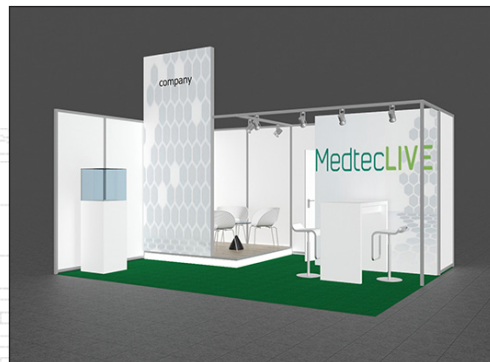

Example
Basic Package LOOK, 20 m²

Example
Complete Package LOOK, 20 m²

Equipment basic package:

- Stand construction system Octanorm Maxima Light 40/40, aluminium, matt finish, height 250 cm
- Wall panels white, plastic-coated, height 250 cm
- Ceiling structure Maxima Light, height 250 cm
- Spotlights mounted to busbars, 1 spotlight for every 3 m² stand area
- Carpet (rib weave) in colour graphite grey or other standard colour
- 4 m² lounge area with flooring in wood texture, on pedestral with backlit acrylic edge, height 100 mm
- Shear wall, illuminated (double-sided), to separate the lounge area, 150 x 350 cm, 30 cm deep
- Digital printing all over on fabric on shear wall with individual motive (single-sided, outside), 150 x 350 cm (dxh)
- Digital printing all over on fabric on cabin wall with individual motive, 200 x 250 cm (dxh)
- 2 m² cabin, 200 x 100 cm with coat rack
- Electrical connection with 230 V/3 kW incl. consumption and outlet
- Daily stand cleaning
- Planning and organisation incl. stand set-up and dismantling