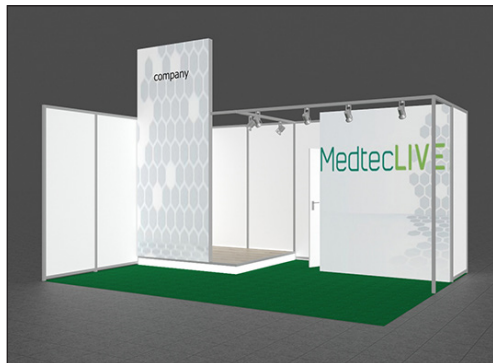

Example
Basic Package MAXIMA 40, 16 m²

Example
Complete Package MAXIMA 40, 12 m²

Equipment basic package:

- Stand construction system Octanorm Maxima Light 40/40, aluminium, matt finish, height 250 cm
- Wall panels white, plastic-coated, height 250 cm
- Ceiling structure Maxima Light
- Spotlights mounted to busbars, 1 spotlight for every 3 m² stand area
- Fascia for company or product name on sides open to aisle
- Lettering in standard typeface Helvetica semibold, black (individual graphic design on request)
- Carpet (rib weave) in colour graphite grey or other standard colour
- Electrical connection with 230 V/3 kW incl. consumption and outlet
- Daily stand cleaning
- Planning and organisation incl. stand set-up and dismantling

Equipment complete package (incl. basic equipment):

- 3 stools KUBUS, white
- 1 table KUBUS, white, 40 x 40 cm, height 45 cm
- 2 bar stools LEM, white
- 1 counter CONNECT, 65 x 42 cm, height 112 cm, white/dark grey

Example
Basic Package LOOK, 20 m²

Example
Complete Package LOOK, 20 m²

Equipment basic package:

- Stand construction system Octanorm Maxima Light 40/40, aluminium, matt finish, height 250 cm
- Wall panels white, plastic-coated, height 250 cm
- Ceiling structure Maxima Light, height 250 cm
- Spotlights mounted to busbars, 1 spotlight for every 3 m² stand area
- Carpet (rib weave) in colour graphite grey or other standard colour
- 4 m² lounge area with flooring in wood texture, on pedestral with backlit acrylic edge, height 100 mm
- Shear wall, illuminated (double-sided), to separate the lounge area, 150 x 350 cm, 30 cm deep
- Digital printing all over on fabric on shear wall with individual motive (single-sided, outside), 150 x 350 cm (dxh)
- Digital printing all over on fabric on cabin wall with individual motive, 200 x 250 cm (dxh)
- 2 m² cabin, 200 x 100 cm with coat rack
- Electrical connection with 230 V/3 kW incl. consumption and outlet
- Daily stand cleaning
- Planning and organisation incl. stand set-up and dismantling