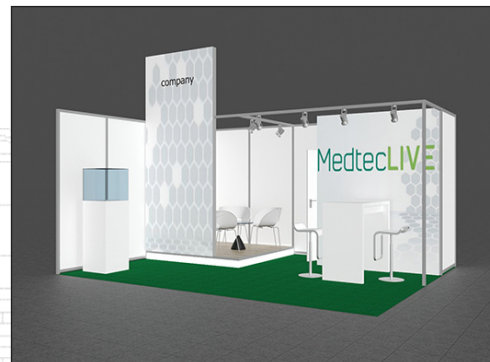

Example
Basic Package LOOK, 20 m²

Example
Complete Package LOOK, 20 m²

Equipment basic package:

- Stand construction system Octanorm Maxima Light 40/40, aluminium, matt finish, height 250 cm
- Wall panels white, plastic-coated, height 250 cm
- Ceiling structure Maxima Light, height 250 cm
- Spotlights mounted to busbars, 1 spotlight for every 3 m² stand area
- Carpet (rib weave) in colour graphite grey or other standard colour
- 4 m² lounge area with flooring in wood texture, on pedestral with backlit acrylic edge, height 100 mm
- Shear wall, illuminated (double-sided), to separate the lounge area, 150 x 350 cm, 30 cm deep
- Digital printing all over on fabric on shear wall with individual motive (single-sided, outside), 150 x 350 cm (dxh)
- Digital printing all over on fabric on cabin wall with individual motive, 200 x 250 cm (dxh)
- 2 m² cabin, 200 x 100 cm with coat rack
- Electrical connection with 230 V/3 kW incl. consumption and outlet
- Daily stand cleaning
- Planning and organisation incl. stand set-up and dismantling

Example
Basic Package LOOK, 20 m²

Example
Complete Package LOOK, 20 m²

Equipment complete package (incl. basic equipment):

- 1 high table BUSINESS, white, 120 x 60 cm, height 110 cm
- 2 bar stools LEM, white
- 1 lounge seating area with table COBALT, top glass and 3 chairs TOM VAC, white
- 1 display case with acrylic cover, white, 50 x 50 cm, height 160 cm